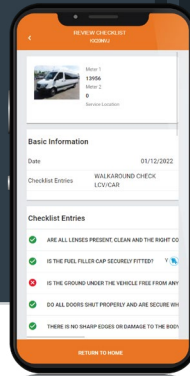

SMARTAPPS

Mobilise your fleet
operations

Today, it is vital for drivers, operators, and other fleet professionals to be able to complete tasks while on-the-go, including performing inspections, entering service requests, updating meter readings, and viewing upcoming work. SmartApps are designed to be quick, easy, and highly mobile for roles across the fleet organisation. Each application in the suite was designed to allow fleet customers to go about their daily tasks with the convenience of mobile technology and the power of FleetFocus.

The SmartApps are included as a part of the MobileFocus Enterprise suite.

Key Features:

- **Available on any mobile device**
 - Smartphone and tablets
- **Fully connected**
 - Works wherever Wi-Fi or data is available
- **Integrated with FleetFocus**
 - All data is automatically integrated with FleetFocus