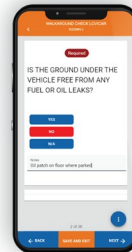

? Do you need more flexibility
with integrations?

? Is your team able to maintain
integrations independently?

For more information, contact the AssetWorks team today on 0161 927 3680
or visit us online at [assetworks.co.uk](https://www.assetworks.co.uk).